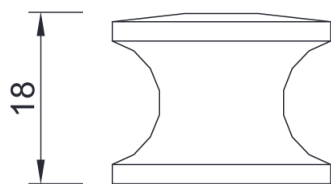

# FOR LOCKS 23X18

Knob for push locks 23x18 mm.

Finishes: **Golden Brass, Polished Chromed Brass.**

FILETTO M6