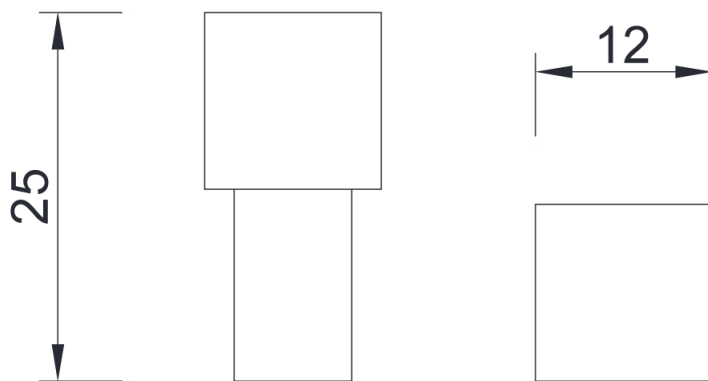

# 141

Item 141: knob complete with screw for knobs.

Finishes: **Golden Brass, Polished Chromed Brass, Pearl Chromed Brass and Satin Nickel-plated Brass.**

4  
FILETTO M4